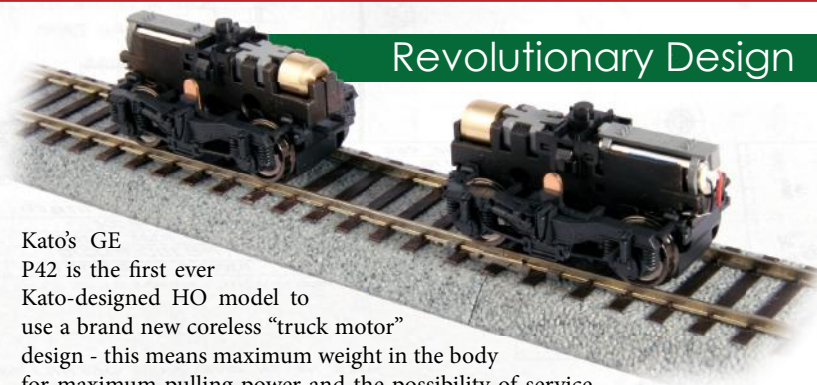

PHASE I

PHASE II

PHASE III

PHASE IV

AMTRAK'S FULL ANNIVERSARY LINEUP

Enjoy Amtrak's full lineup of HO GE P42 locomotives in 40th Anniversary heritage paint! Four uniquely painted locomotives each decorated in a manner that harkens back to Amtrak's Phase I, II, III and IV paint versions, each built using Kato's revolutionary truck motor design and available in both Analog and in pre-installed DCC+Sound variations - these locomotives will make great standalone units or fit right into your Amtrak Passenger trains in basic Superliner service - whatever your desires!

Revolutionary Design

Kato's GE P42 is the first ever Kato-designed HO model to use a brand new coreless "truck motor" design - this means maximum weight in the body for maximum pulling power and the possibility of service without the need for any disassembly of the locomotive!